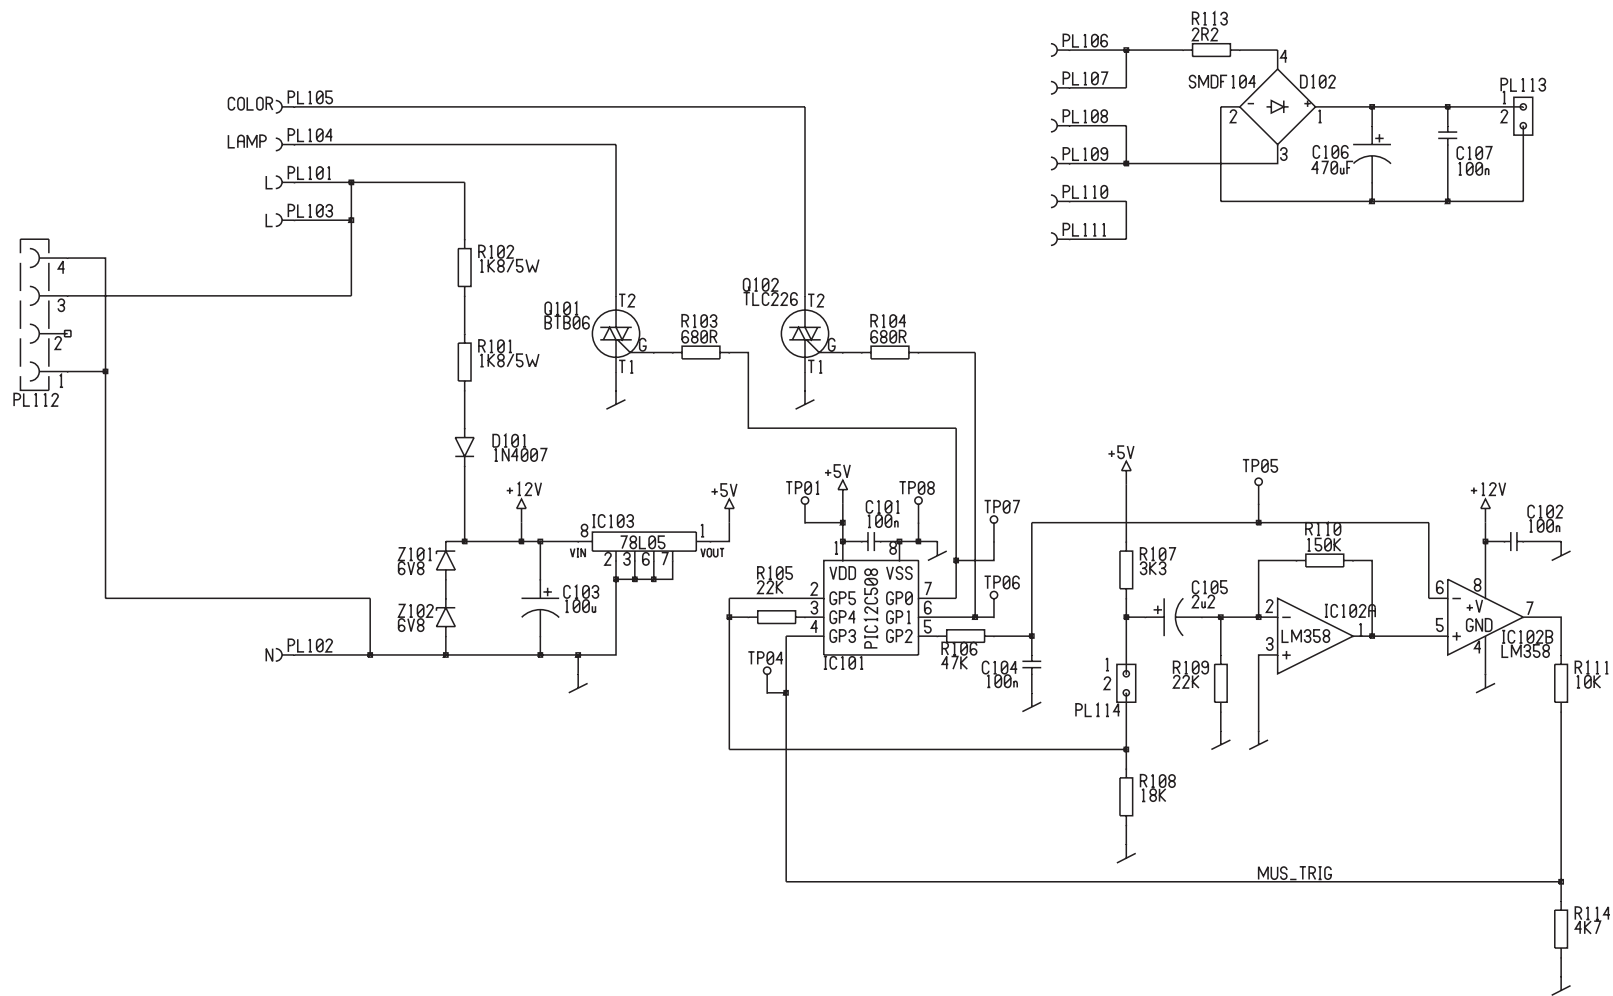

PRODUCT	JUGGLER 230VAC DJ-SERIE		ENG.	Martin Professional A/S	
NAME	90422200 SCH / 70422000 62001510 / 01001511A.PCB		REVISION A0	PAGE 1	OF 1
			DRAWN BY BH		
			DATE 14/03/00	TIME 12:42	

PRODUCT		JUGGLER EU		ENG. Martin Professional A/S	
NAME		62001510.SCH/01001511A.PCB		REVISION A0	PAGE 1 OF 1
				DRAWN BY BH	
				DATE 14/03/00	TIME 12:39